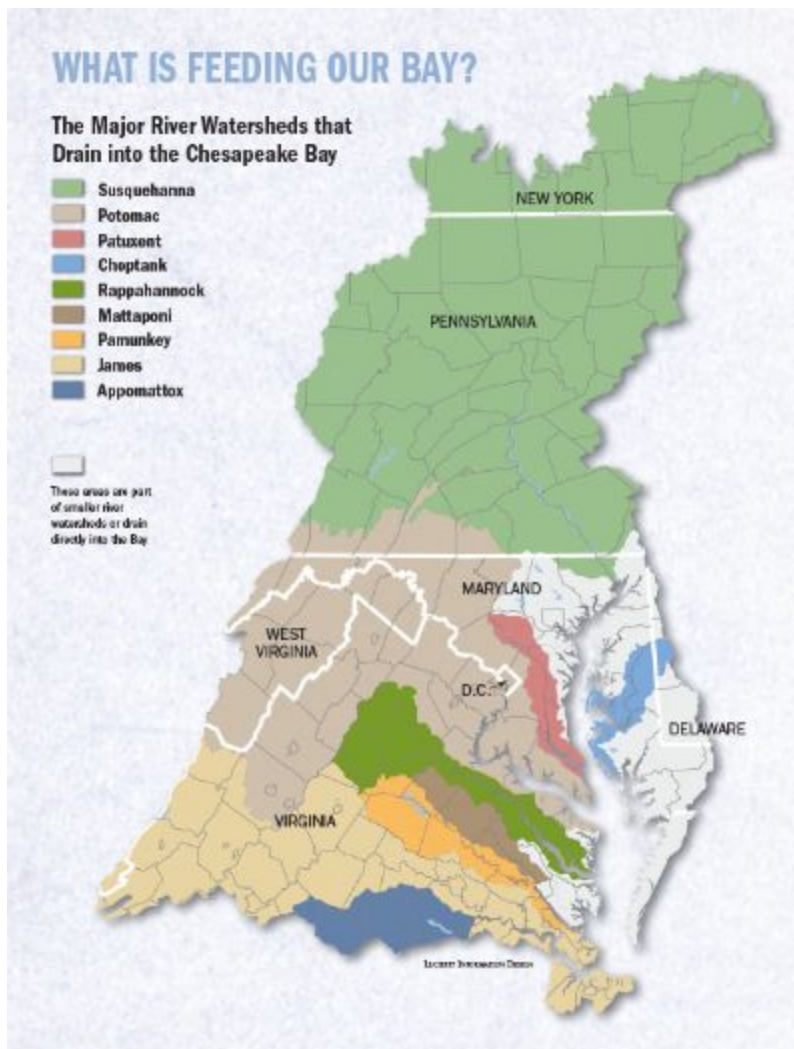

GT News:

FRES Green Team

The FRES Green Team is working hard to learn about our environment and what we can do to become good stewards of our environment. Along with providing ideas and activities for our staff and student community, the Newsletter Committee of the Green Team will be sharing information about our environment to the FRES community. We hope you learn something new about our environment too!

Here's some information about the watershed we live in:

The Chesapeake Bay is one of our greatest resources. The Chesapeake Bay Watershed extends into 6 different states and it covers 64,000 square miles. The Chesapeake Bay Watershed is bigger than most other watersheds. When it rains the water flows from the mountains into our streams and rivers. On this journey, the water pulls trash and pollution into streams and rivers. The streams and rivers eventually lead to the bay. The pollution that is carried in the streams and rivers ends up in the Chesapeake Bay. Things that go down storm drains also lead to the bay. If you take care of other bodies of water you can take care of the Chesapeake Bay. So be mindful of where you put your trash.